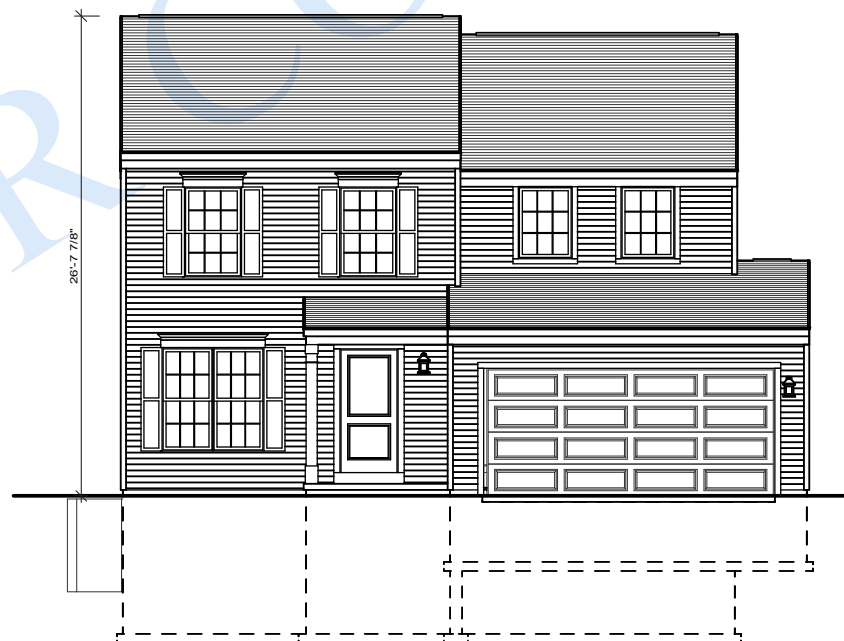

AZALEA
SCALE: 3/32" = 1'-0"

BURBERRY
SCALE: 3/32" = 1'-0"

DAISY
SCALE: 3/32" = 1'-0"

LILAC
SCALE: 3/32" = 1'-0"

REVERE
SCALE: 3/32" = 1'-0"

PERSIMMON
SCALE: 3/32" = 1'-0"

BERKS HOMES		
MODEL: AZALEA	REV: VERSION 1.0	DATE: 06/21/2023
TITLE: MAX HEIGHT PER MODEL		SHEET: ELV