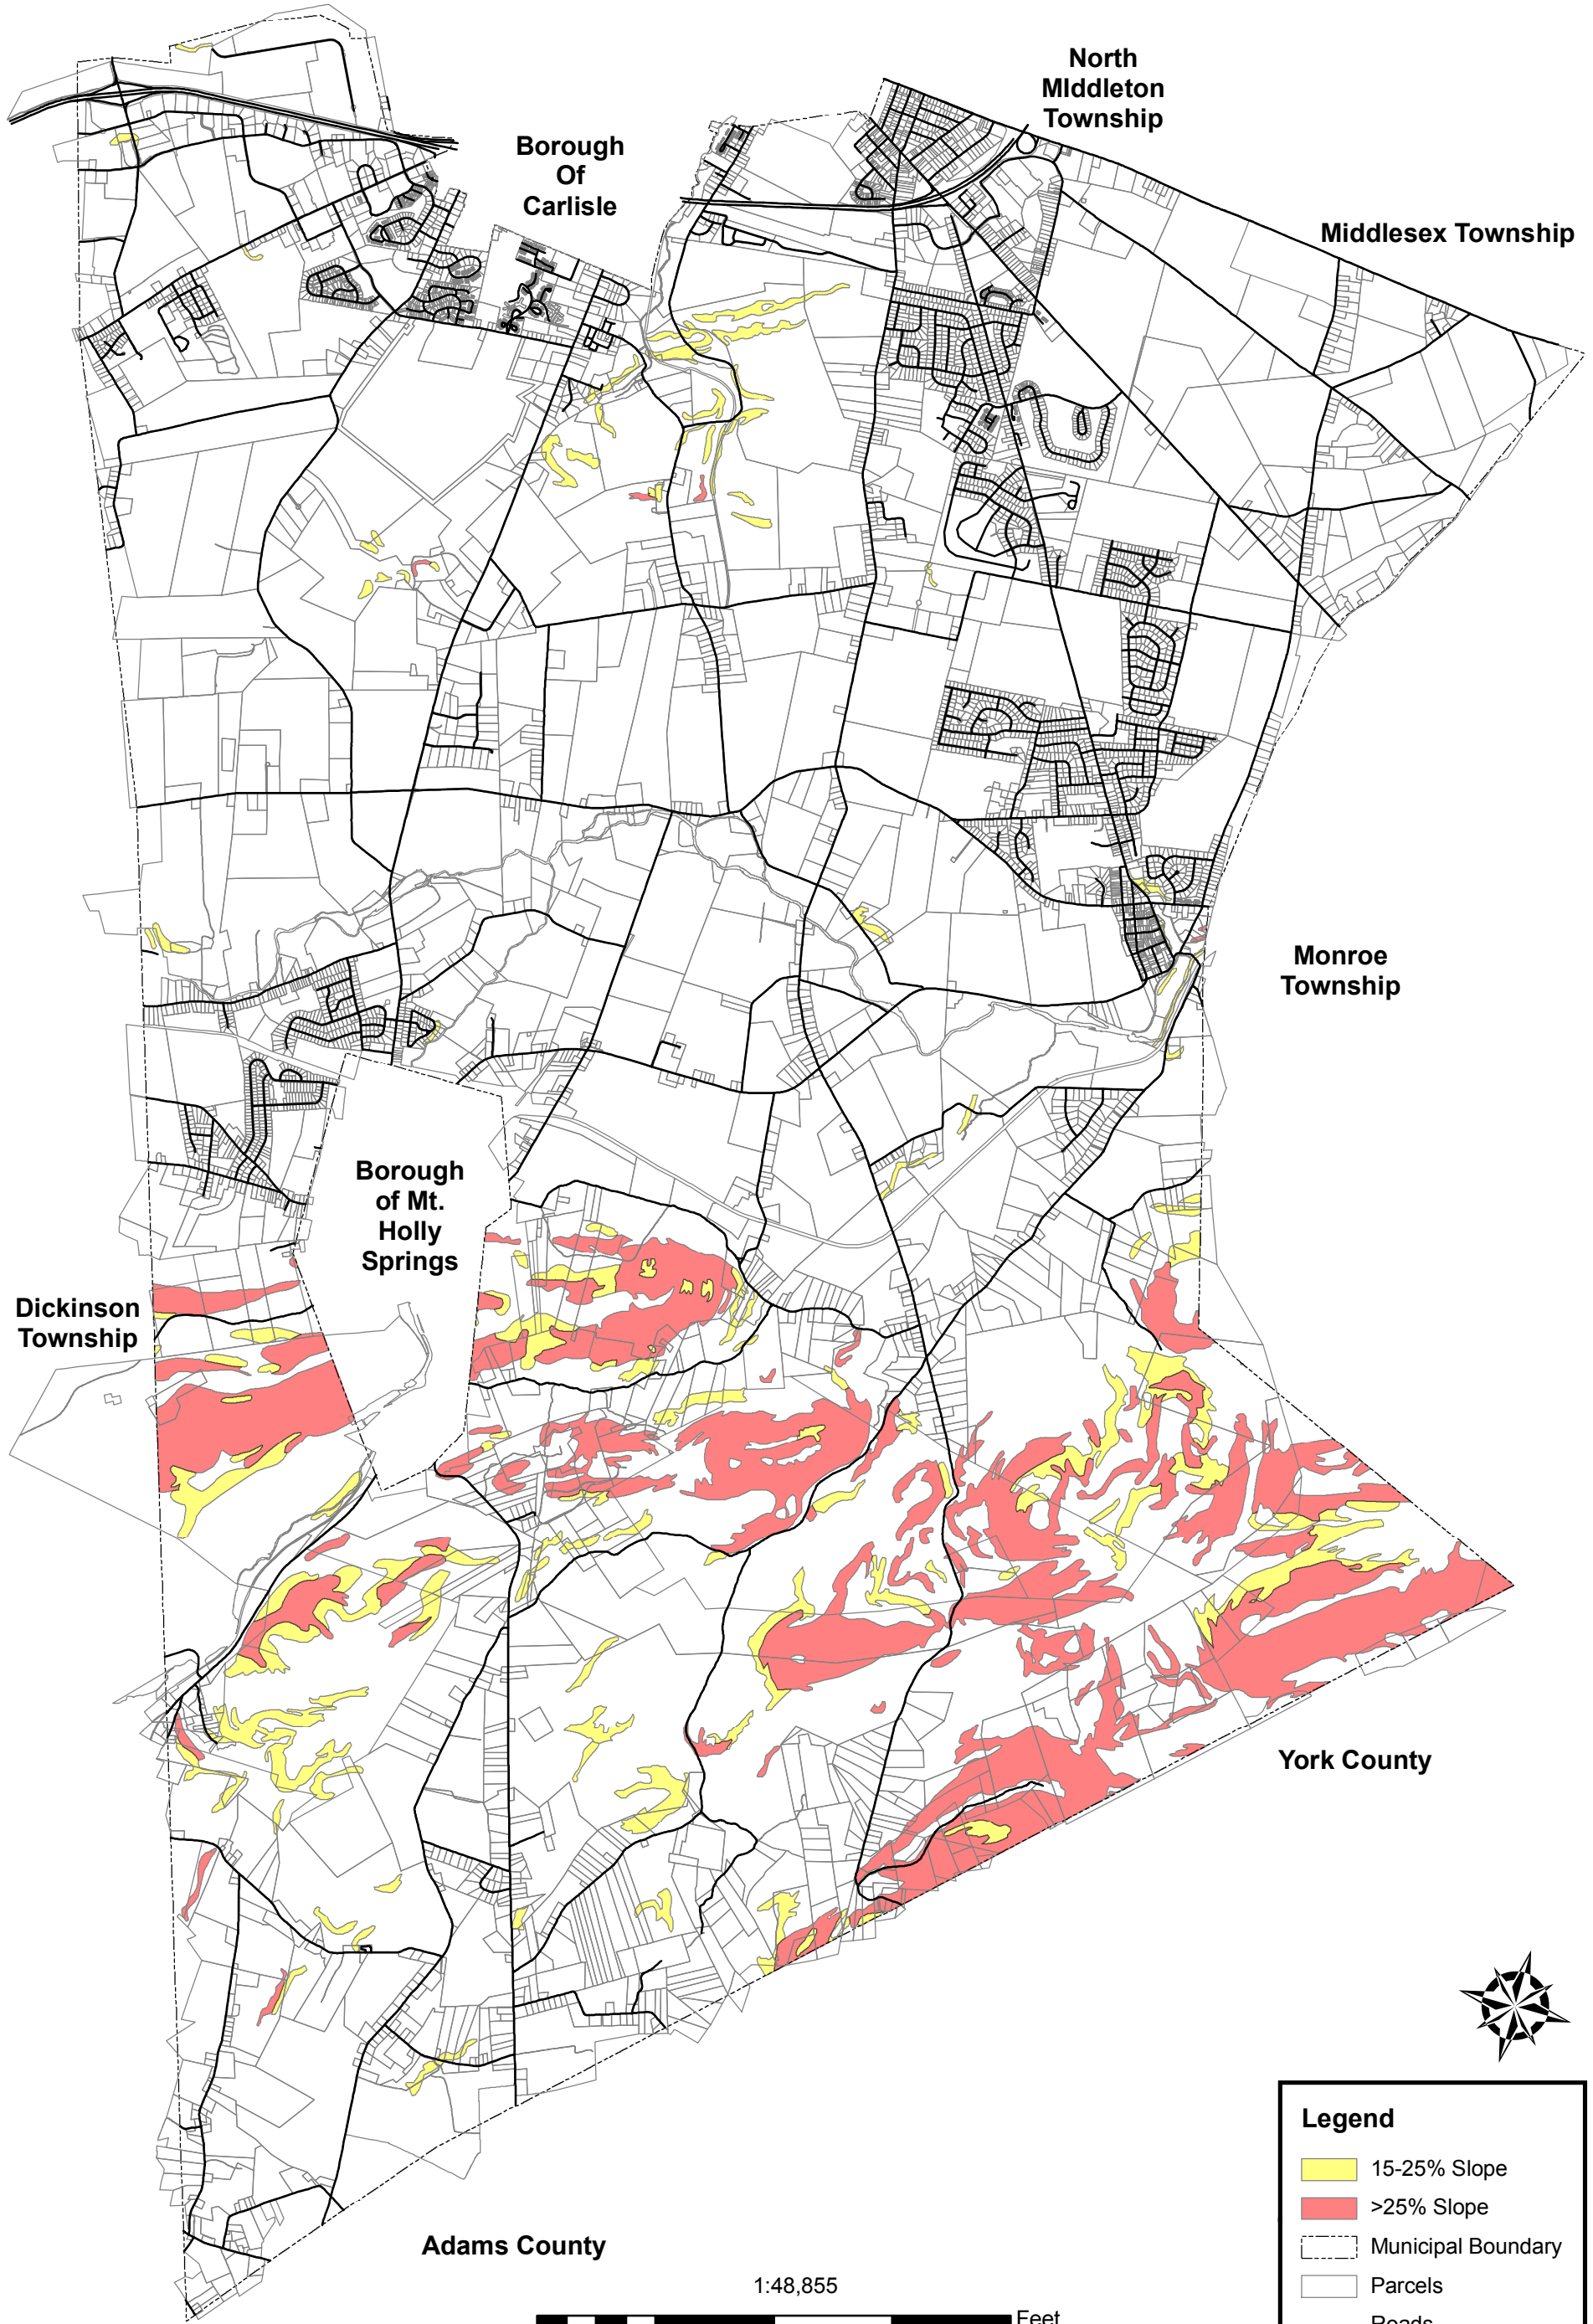

South Middleton Township

Steep Slopes

Legend

- 15-25% Slope
- >25% Slope
- Municipal Boundary
- Parcels
- Roads

1:48,855

0 1,500 3,000 6,000 9,000 12,000 Feet