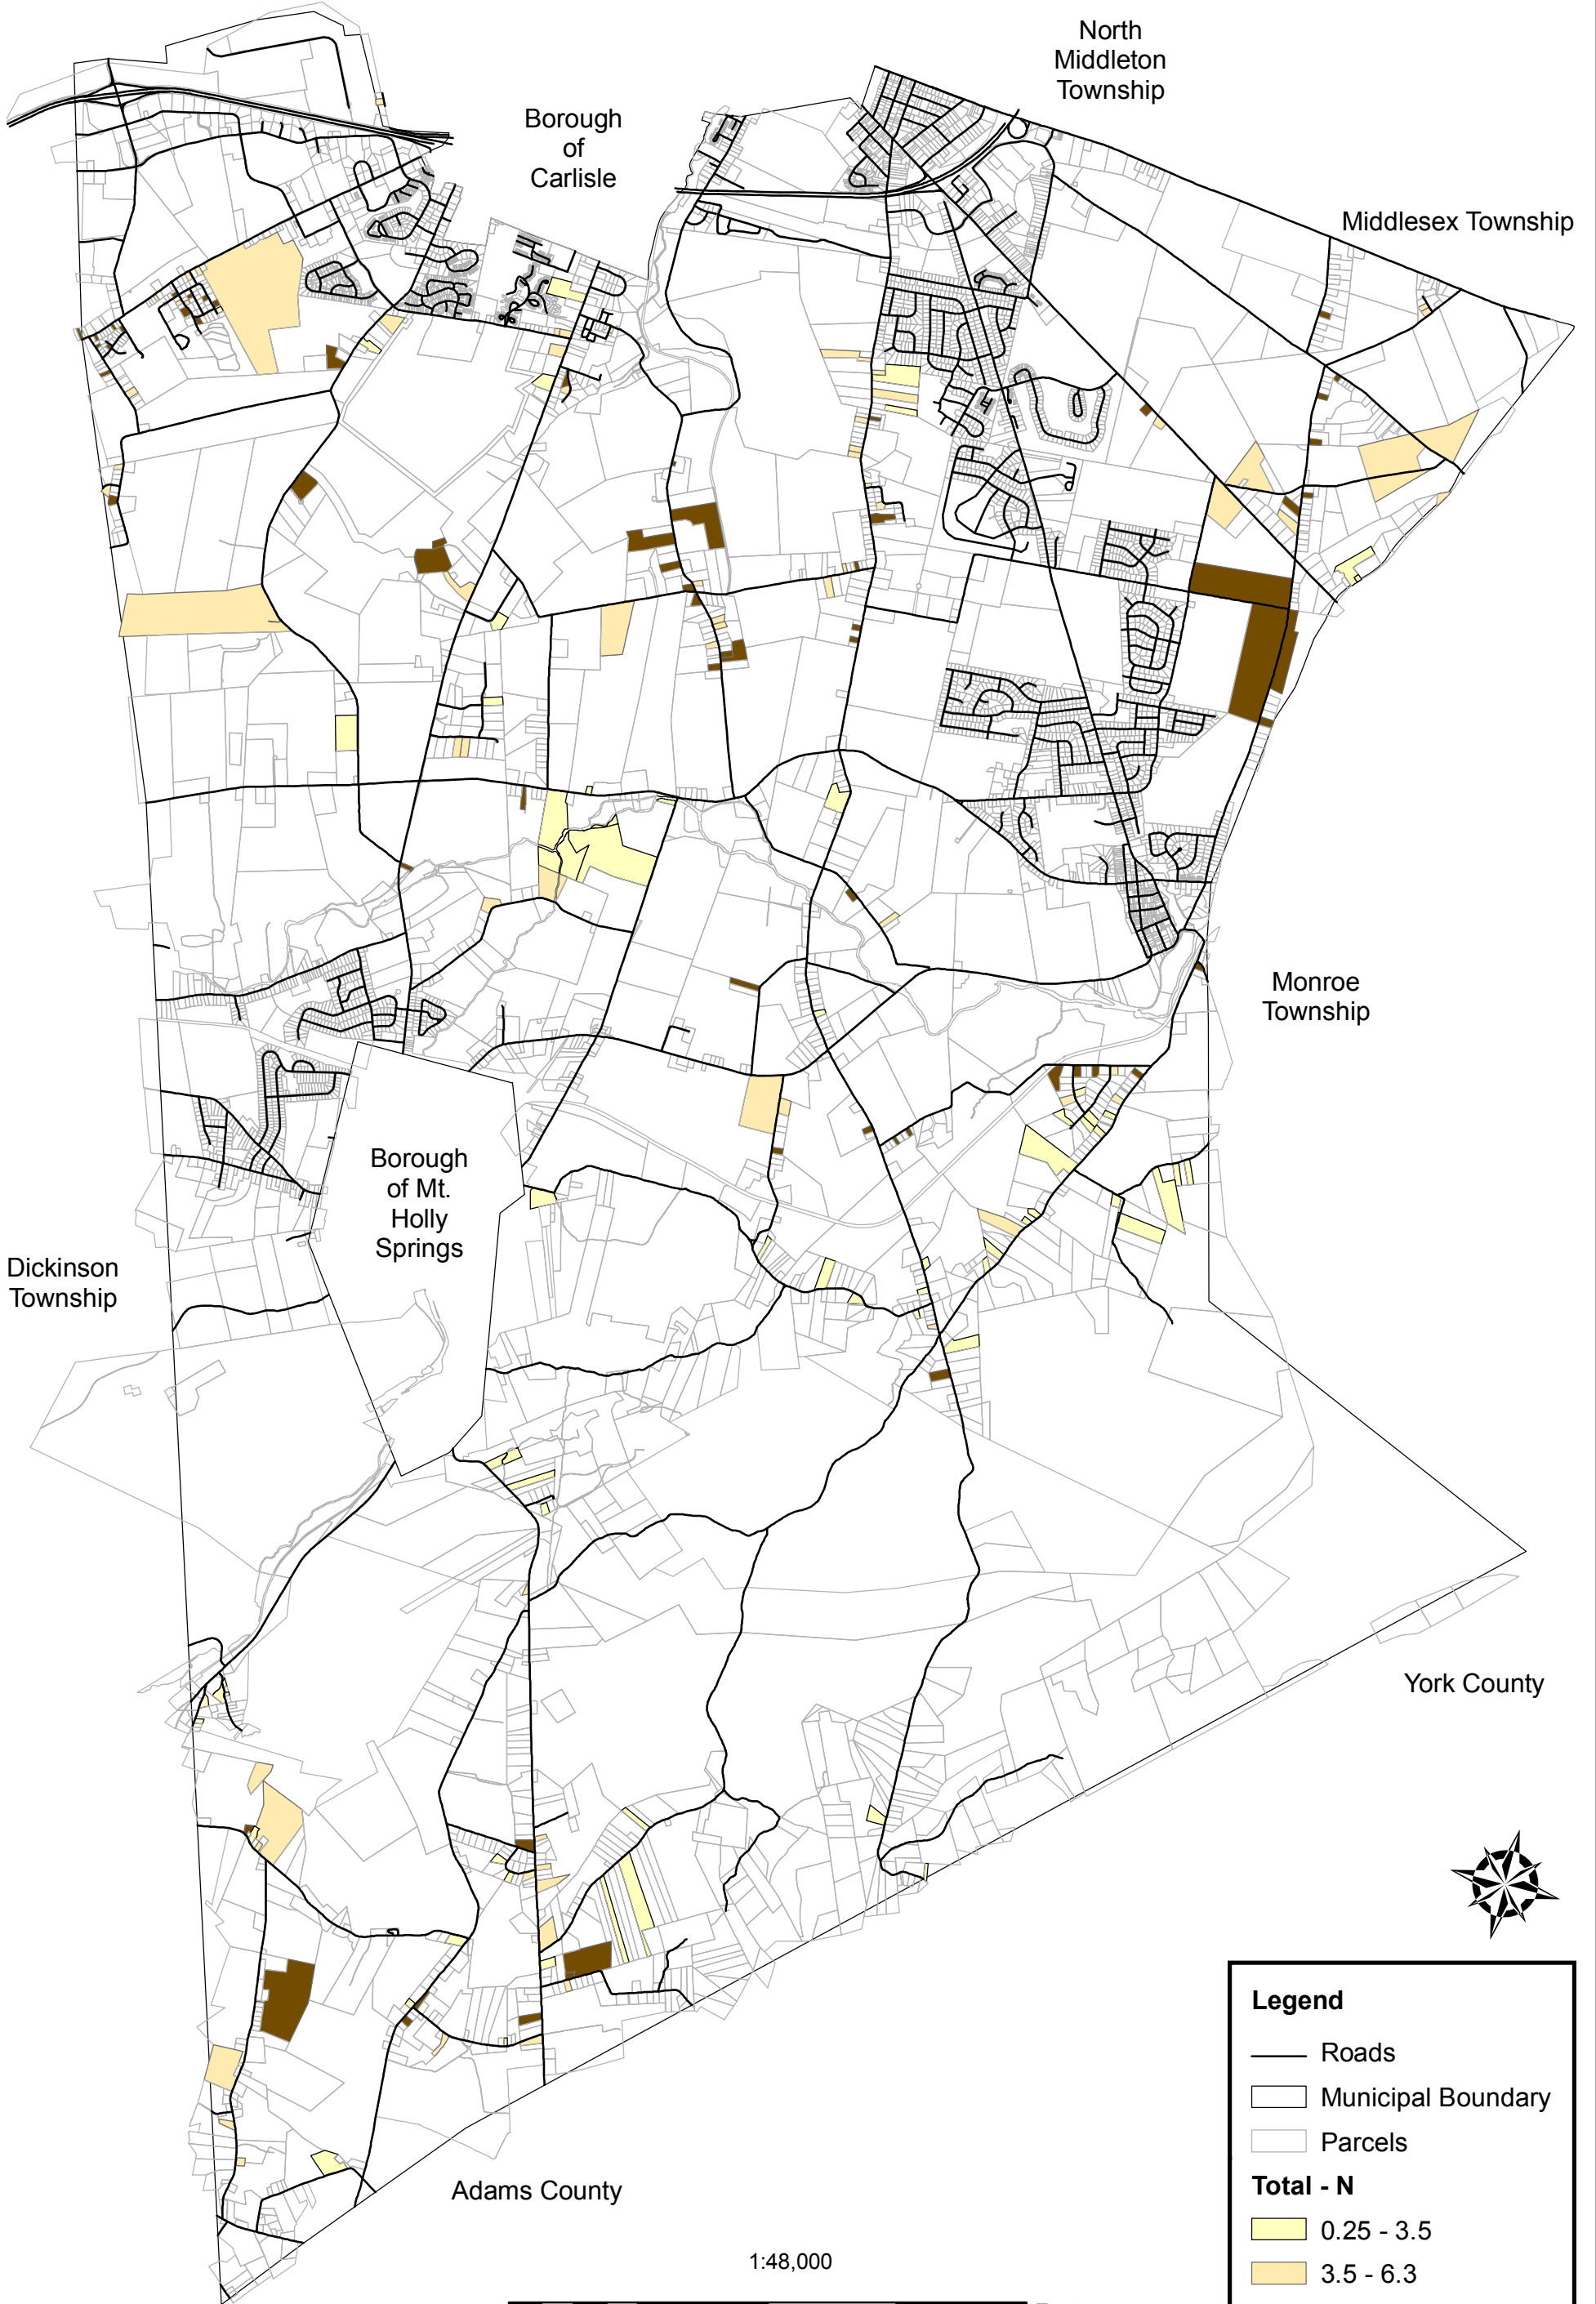

# South Middleton Township

## 2010 Total Nitrates

**Legend**

**Total Nitrates**

- 0.000000 - 5.000000
- 5.000001 - 10.000000
- 10.000001 - 20.800000

— Roads

□ Municipal Boundary

1:48,000

0 1,600 3,200 6,400 9,600 12,800 Feet