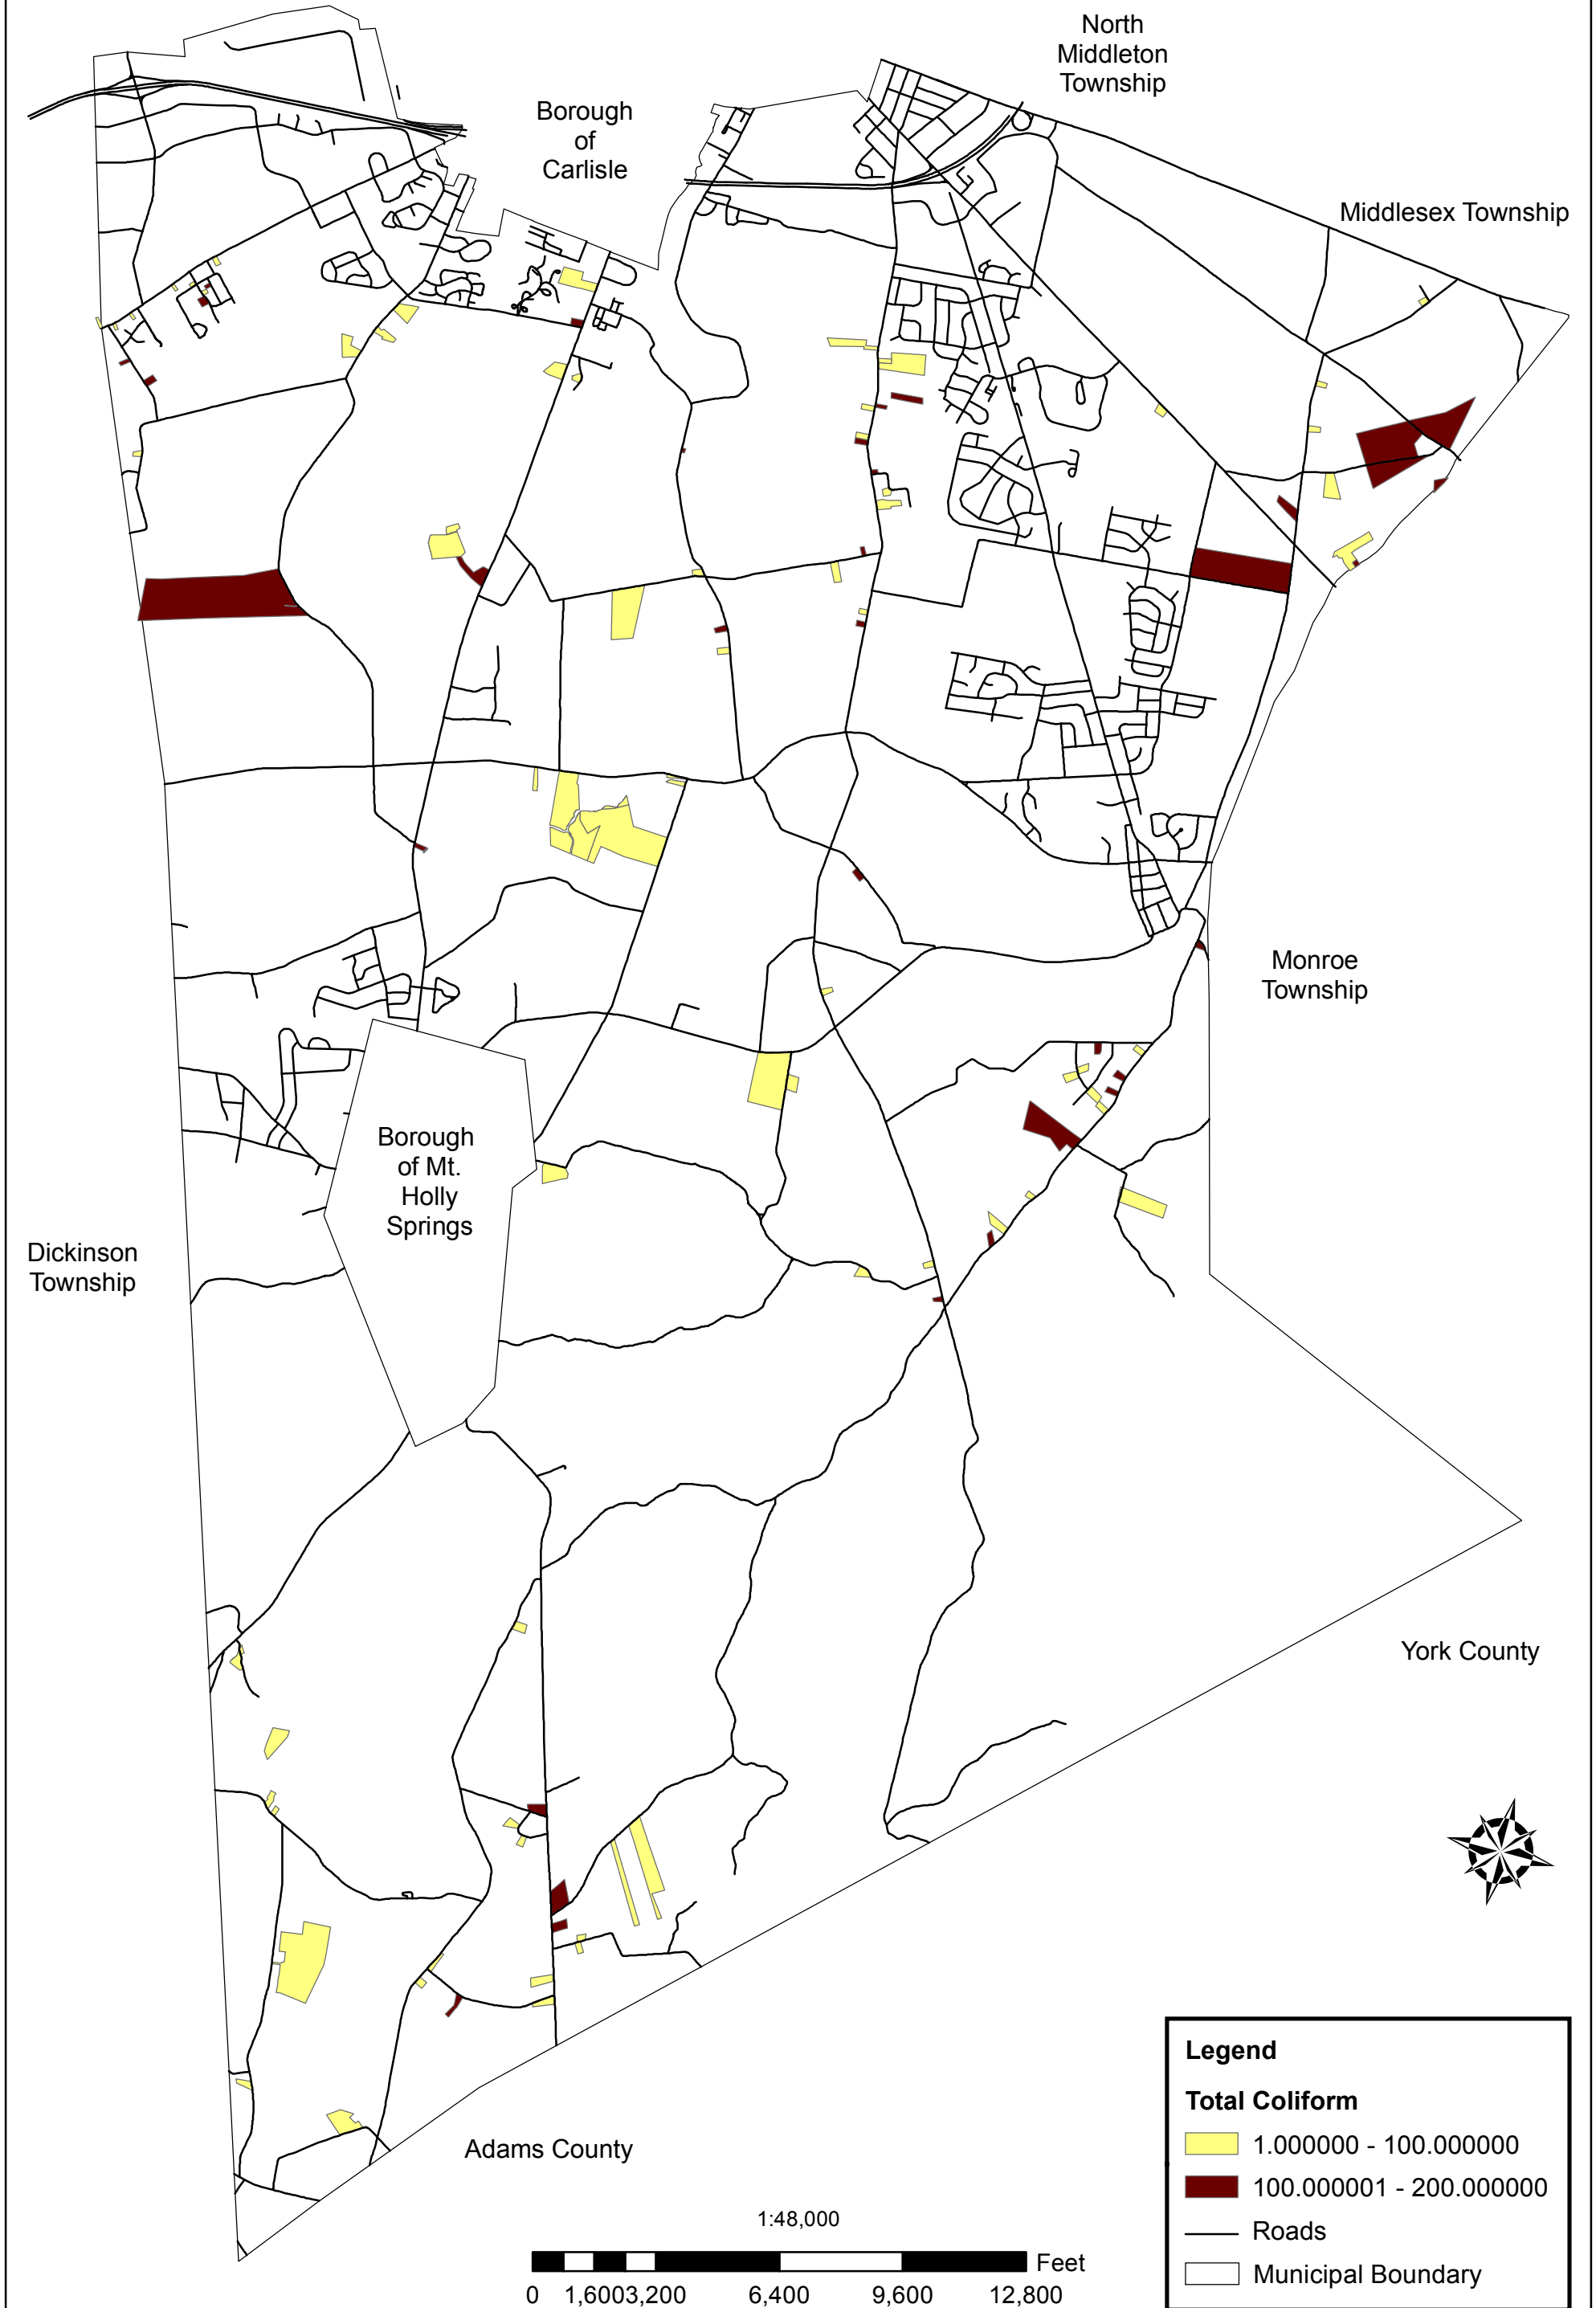

South Middleton Township

2010 Total Coliform